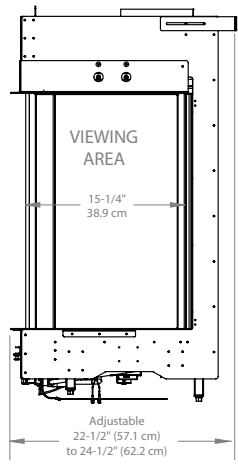

Product Dimensions:

Also smaller size available - FMG4126B

28,000 - 42,500 BTU

Model #	Description	BTU	UPC	Warranty	Product Dimensions (WxHxD)	Viewing Area (WxHxD)	Package Dimensions (WxHxD)	Weight Lb / Kg (Packaged)
FMG5126B	Bay Built-in Natural Gas Fireplace	29,500 - 45,000	781052137578	Limited lifetime warranty*	55-1/4 x 45-3/4 x 22-1/2 in 140.3 x 116.0 x 57.1 cm	49-1/2 x 25-3/8 x 15-1/4 in 125.6 x 64.5 x 38.9 cm	72 x 51 x 31.5 in 182.9 x 129.5 x 80 cm	424 / 292 (514 / 233)
FMG5126B-LP	Bay Built-in Propane Fireplace		781052144798					424 / 292 (514 / 233)