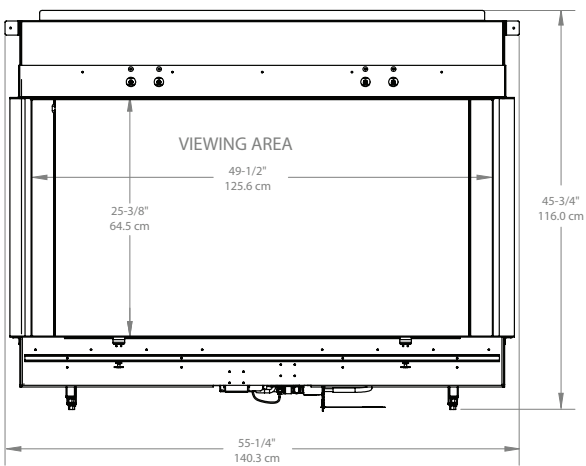

Product Dimensions:

Also smaller size available - FMG4126B

28,000 - 42,500 BTU

Model #	Description	BTU	UPC	Warranty	Product Dimensions (WxHxD)	Viewing Area (WxHxD)	Package Dimensions (WxHxD)	Weight Lb / Kg (Packaged)
FMG5126B	Bay Built-in Natural Gas Fireplace	29,500 - 45,000	781052137578	Limited lifetime warranty*	55-1/4 x 45-3/4 x 22-1/2 in 140.3 x 116.0 x 57.1 cm	49-1/2 x 25-3/8 x 15-1/4 in 125.6 x 64.5 x 38.9 cm	72 x 51 x 31.5 in 182.9 x 129.5 x 80 cm	424 / 292 (514 / 233)
FMG5126B-LP	Bay Built-in Propane Fireplace		781052144798					424 / 292 (514 / 233)