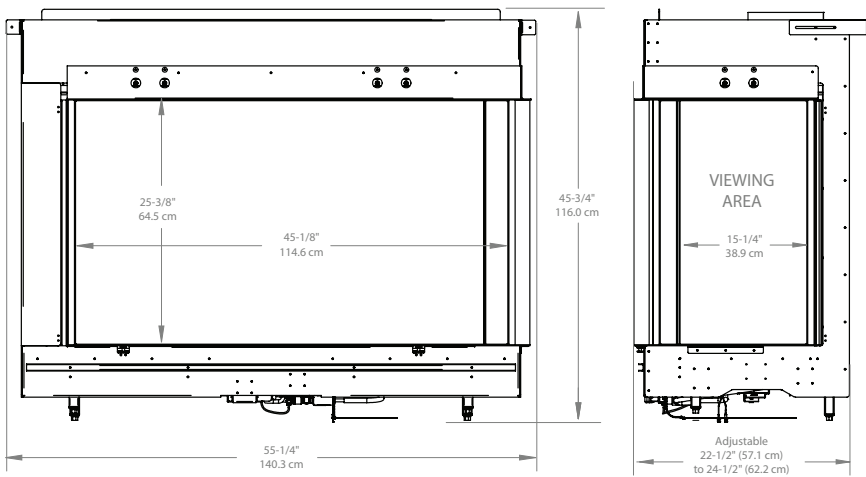

### Product Dimensions:

Also smaller size available -FMG3726R

28,000 - 42,500 BTU

Model #	Description	BTU	UPC	Warranty	Product Dimensions (WxHxD)	Viewing Area (WxHxD)	Package Dimensions (WxHxD)	Weight Lb / Kg (Packaged)
FMG4726R	Right-facing Built-in Natural Gas Fireplace	29,500 - 45,000	781052137608	Limited lifetime warranty*	55-1/4 x 45-3/4 x 22-1/2 in 140.3 x 116.0 x 57.1 cm	45-1/8 x 25-3/8 x 15-1/4 in 114.6 x 64.5 x 38.9 cm	72 x 51 x 31.5 in 182.9 x 129.5 x 80 cm	442 / 200 (532 / 241)
FMG4726R-LP	Right-facing Built-in Propane Fireplace		781052144781					442 / 200 (532 / 241)