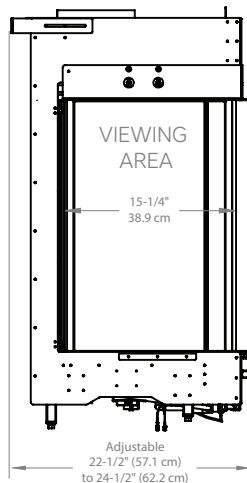

Product Dimensions:

Also available Electric e-Matrix - FEF3226L3

28,000 - 42,500 BTU

Model #	Description	BTU	UPC	Warranty	Product Dimensions (WxHxD)	Viewing Area (WxHxD)	Package Dimensions (WxHxD)	Weight Lb / Kg (Packaged)
FMG3726L	Left-facing Built-in Natural Gas Fireplace	28,000 - 42,500	781052137646	Limited lifetime warranty*	45-3/8 x 45-3/4 x 22-1/2 in 115.3 x 116.0 x 57.1 cm	35-1/4 x 25-3/8 x 15-1/4 in 89.6 x 64.5 x 38.9 cm	72 x 51 x 31.5 in	388 / 176 (463 / 210)
FMG3726L-LP	Left-facing Built-in Propane Fireplace		781052144729				182.9 x 129.5 x 80.0 cm	388 / 176 (463 / 210)