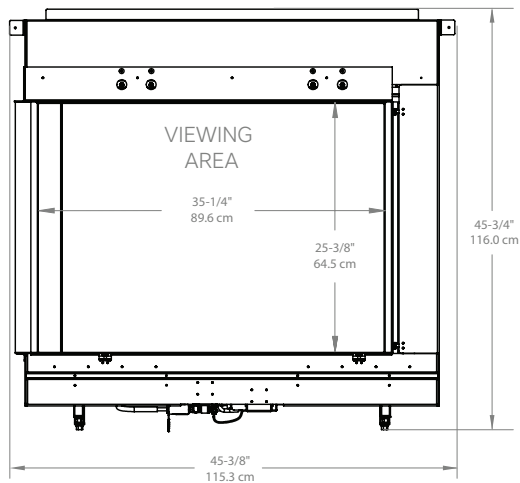

Product Dimensions:

Also available Electric e-Matrix - FEF3226L3

28,000 - 42,500 BTU

Model #	Description	BTU	UPC	Warranty	Product Dimensions (WxHxD)	Viewing Area (WxHxD)	Package Dimensions (WxHxD)	Weight Lb / Kg (Packaged)
FMG3726L	Left-facing Built-in Natural Gas Fireplace	28,000 - 42,500	781052137646	Limited lifetime warranty*	45-3/8 x 45-3/4 x 22-1/2 in 115.3 x 116.0 x 57.1 cm	35-1/4 x 25-3/8 x 15-1/4 in 89.6 x 64.5 x 38.9 cm	72 x 51 x 31.5 in	388 / 176 (463 / 210)
FMG3726L-LP	Left-facing Built-in Propane Fireplace		781052144729				182.9 x 129.5 x 80.0 cm	388 / 176 (463 / 210)